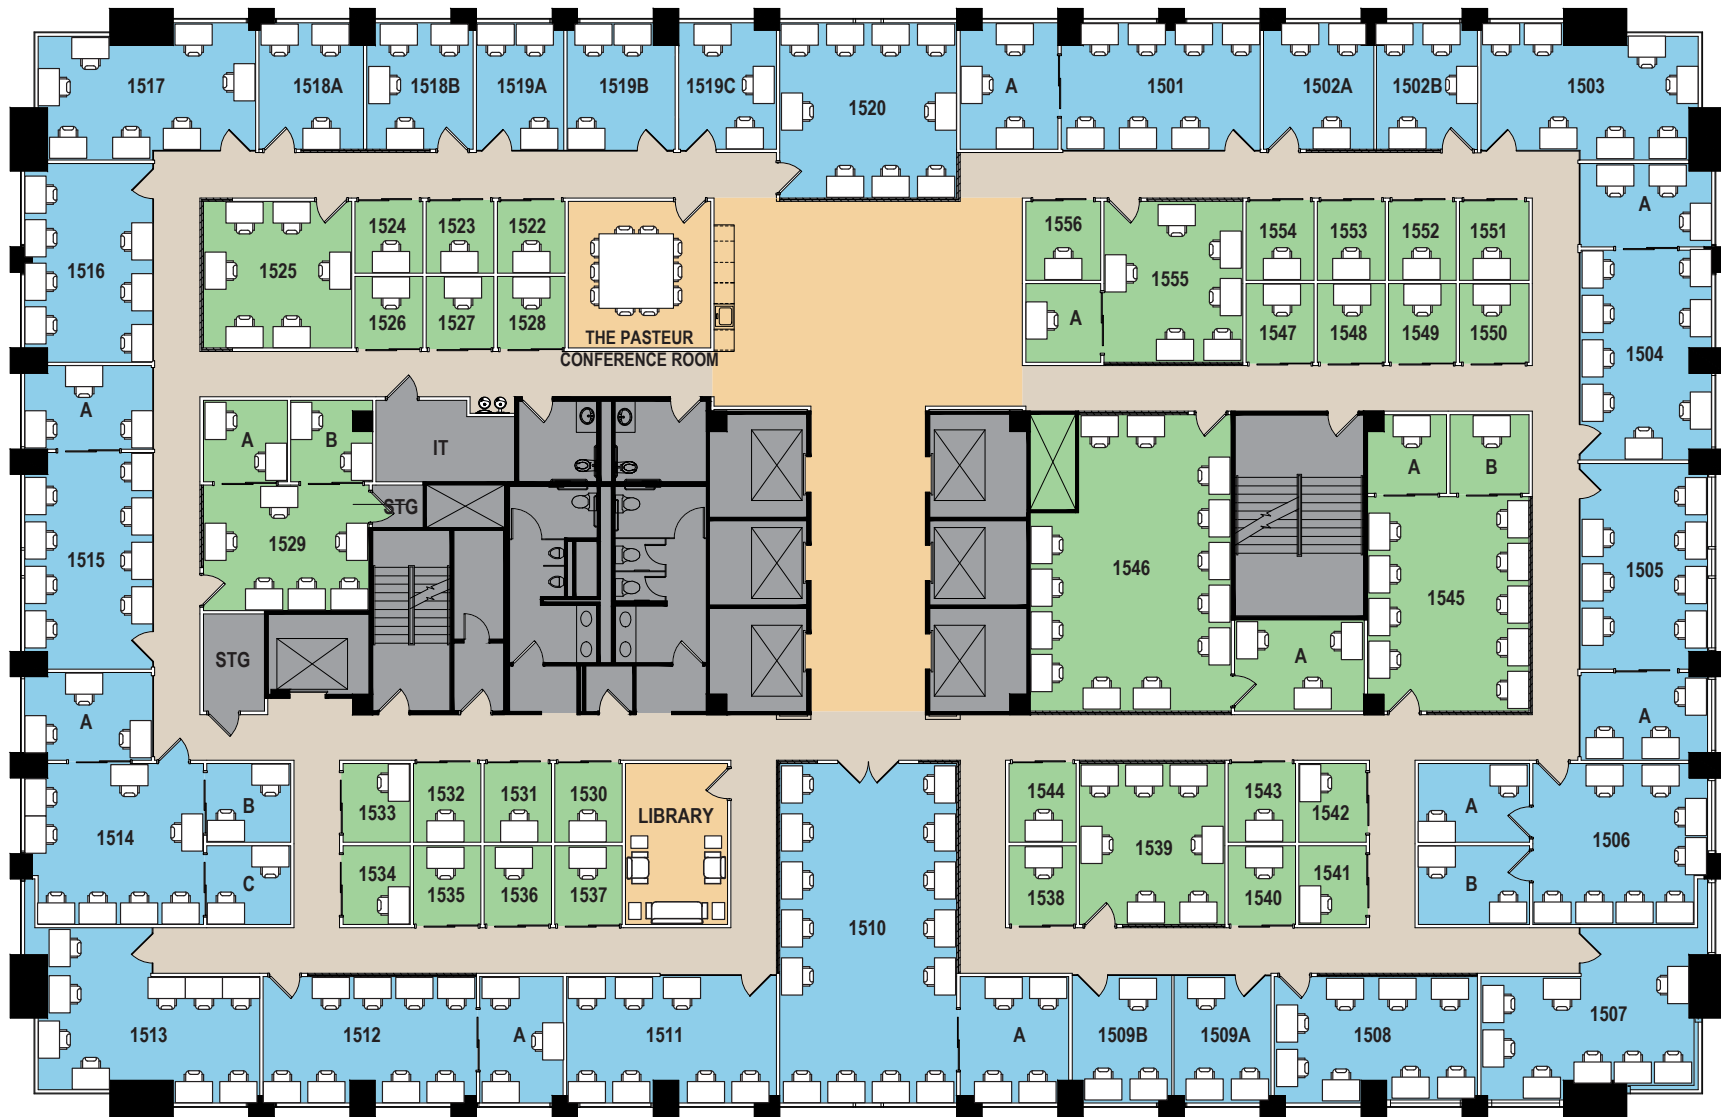

LUCID | PRIVATE OFFICES

NORTHPARK / CENTRAL EXPRESSWAY

8080 N. Central Expy, Floor 15
Dallas, Texas 75206

Window Offices Interior Offices Common Areas

For office availability, please contact 1-888-601-9675