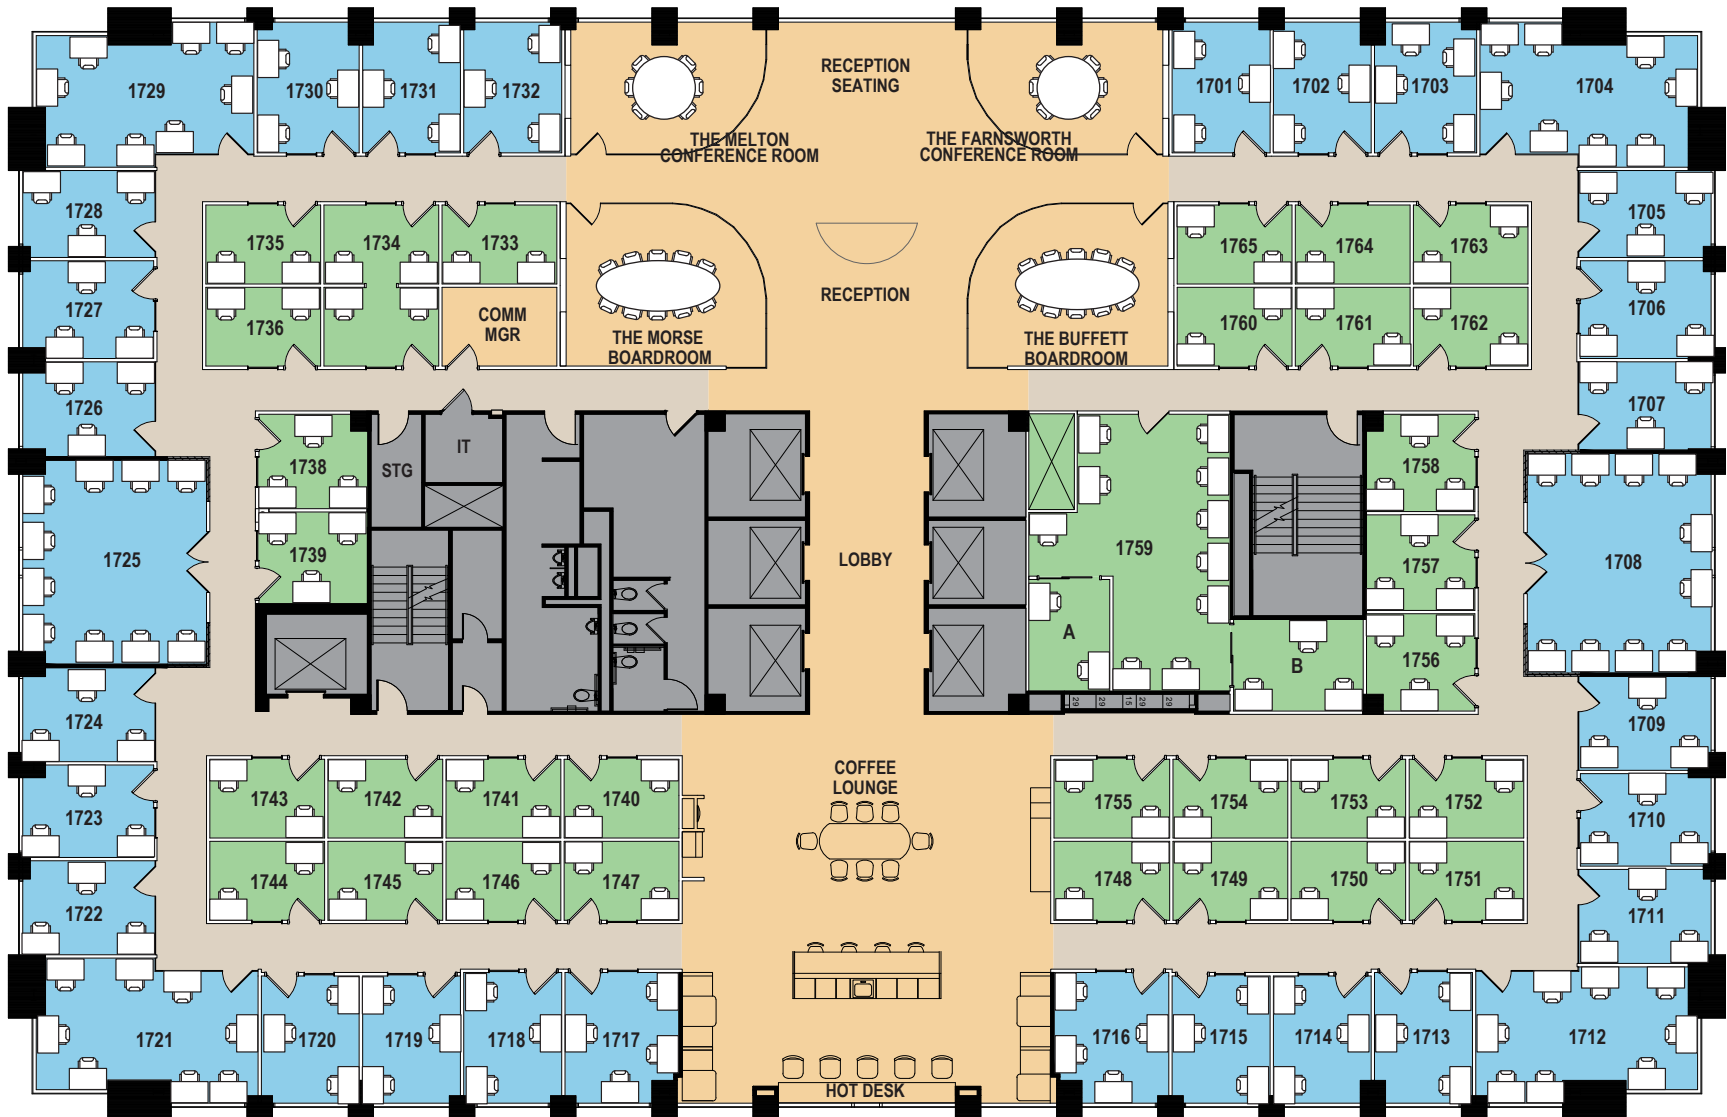

LUCID | PRIVATE OFFICES

NORTHPARK / CENTRAL EXPRESSWAY

8080 N. Central Expy, Floor 17
Dallas, Texas 75206

Window Offices Interior Offices Common Areas

For office availability, please contact 1-888-601-9675