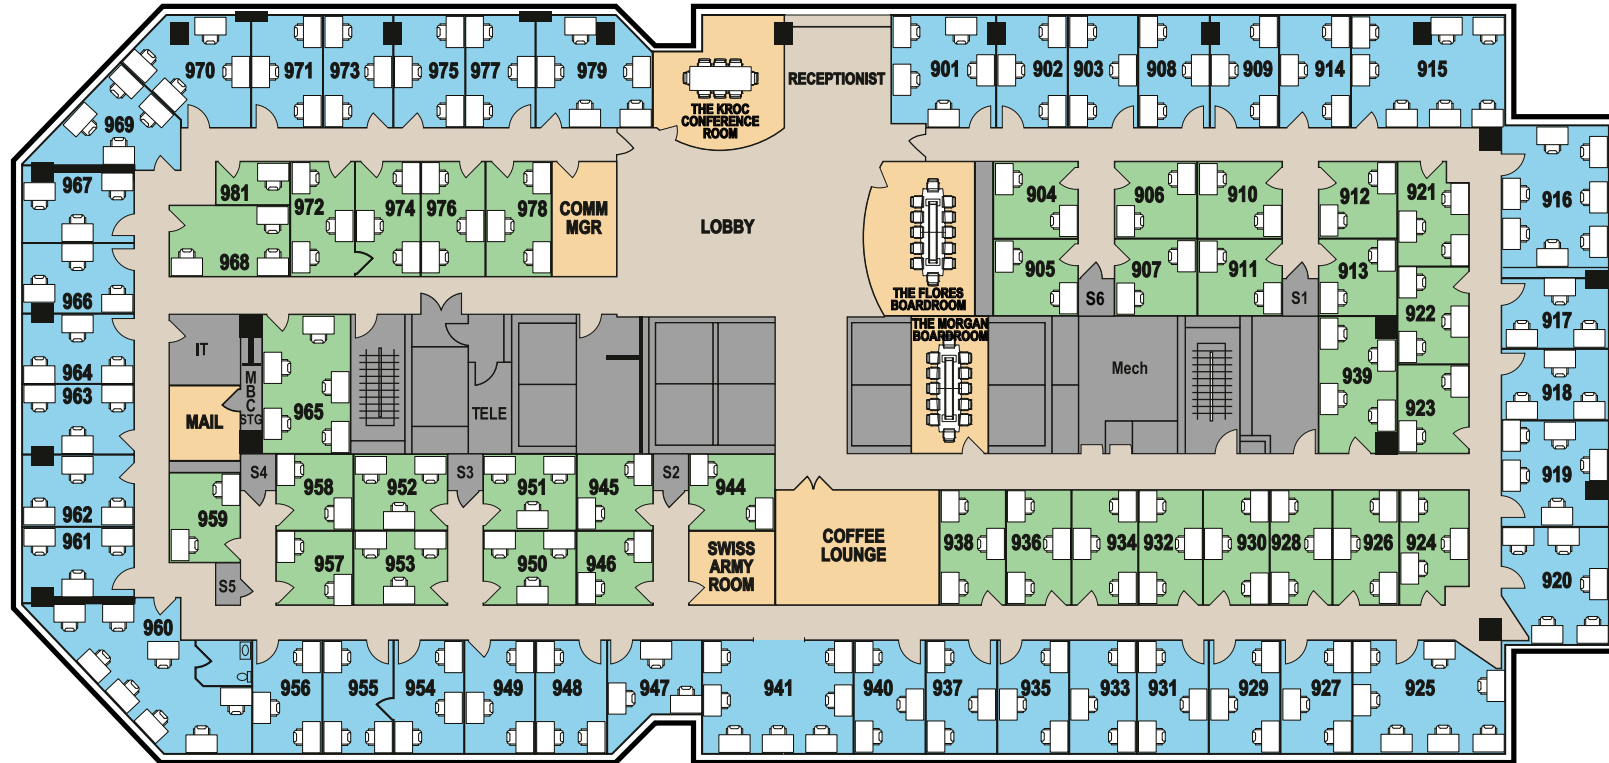

LUCID | PRIVATE OFFICES

GALLERIA / ADDISON TOWER ONE

13355 Noel Road, Suite 1100
Dallas, TX 75240

Window Offices Interior Offices Common Areas

For office availability, please contact 1-888-601-9675

LUCID | PRIVATE OFFICES

GALLERIA / ADDISON TOWER THREE

13155 Noel Road, Suite 900
Dallas, TX 75240

Window Offices Interior Offices Common Areas

For office availability, please contact 1-888-601-9675