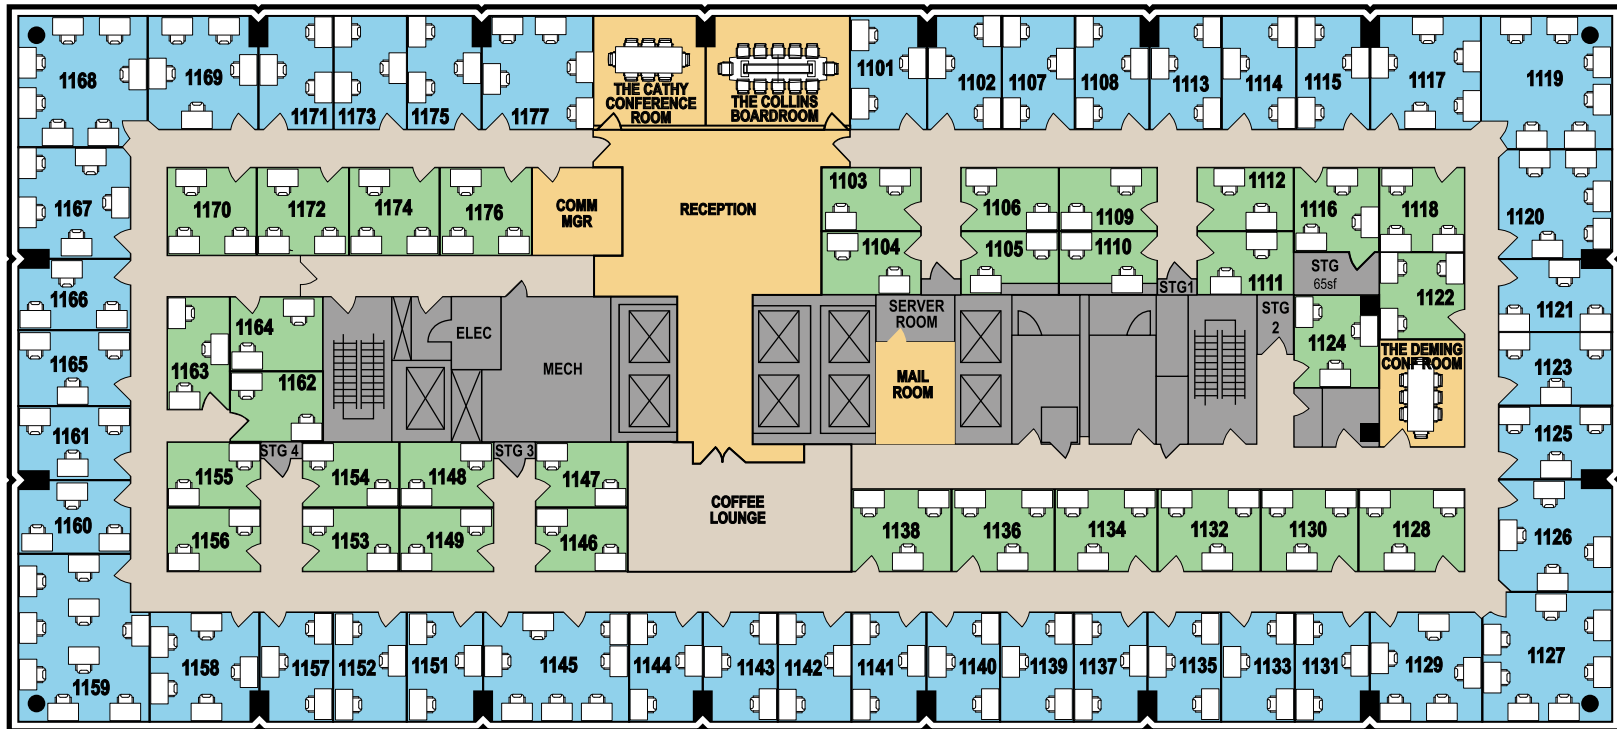

LUCID | PRIVATE OFFICES

GALLERIA / ADDISON TOWER ONE

13355 Noel Road, Suite 1100
Dallas, TX 75240

Window Offices Interior Offices Common Areas

For office availability, please contact 1-888-601-9675

LUCID | PRIVATE OFFICES

GALLERIA / ADDISON TOWER THREE

13155 Noel Road, Suite 900
Dallas, TX 75240

Window Offices Interior Offices Common Areas

For office availability, please contact 1-888-601-9675